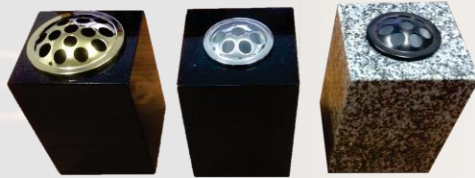

# VASE RANGE

METAL BUD VASE & THREAD  
40x80mm (shown, approx actual size)  
40x150mm

METAL BUD VASE  
40x80mm (shown, approx actual size)  
Tranquility (left) and Celestial displayed  
Available in paint or polished finish, other  
styles, and in Bronze or Aluminium

METAL BUD VASE & HOLDER  
40x80mm  
40x150mm (shown, approx actual size)

GRANITE BOX VASE  
150x150mm footprint  
Height of 150, 200, 300mm  
Displays 80 or 100mm circular vase  
Available in most Granite types

CIRCULAR FLOWER VASE  
80 or 100mm diameter  
Metal vase insert of 100 or 150mm depth

RECTANGULAR HARD RUBBER VASE  
191x70mm, depth of approx 152mm  
Divider to assist with holding flowers upright

PLASTIC BUD VASE  
35x70mm (shown, approx actual size)  
Charcoal (left) or Brown